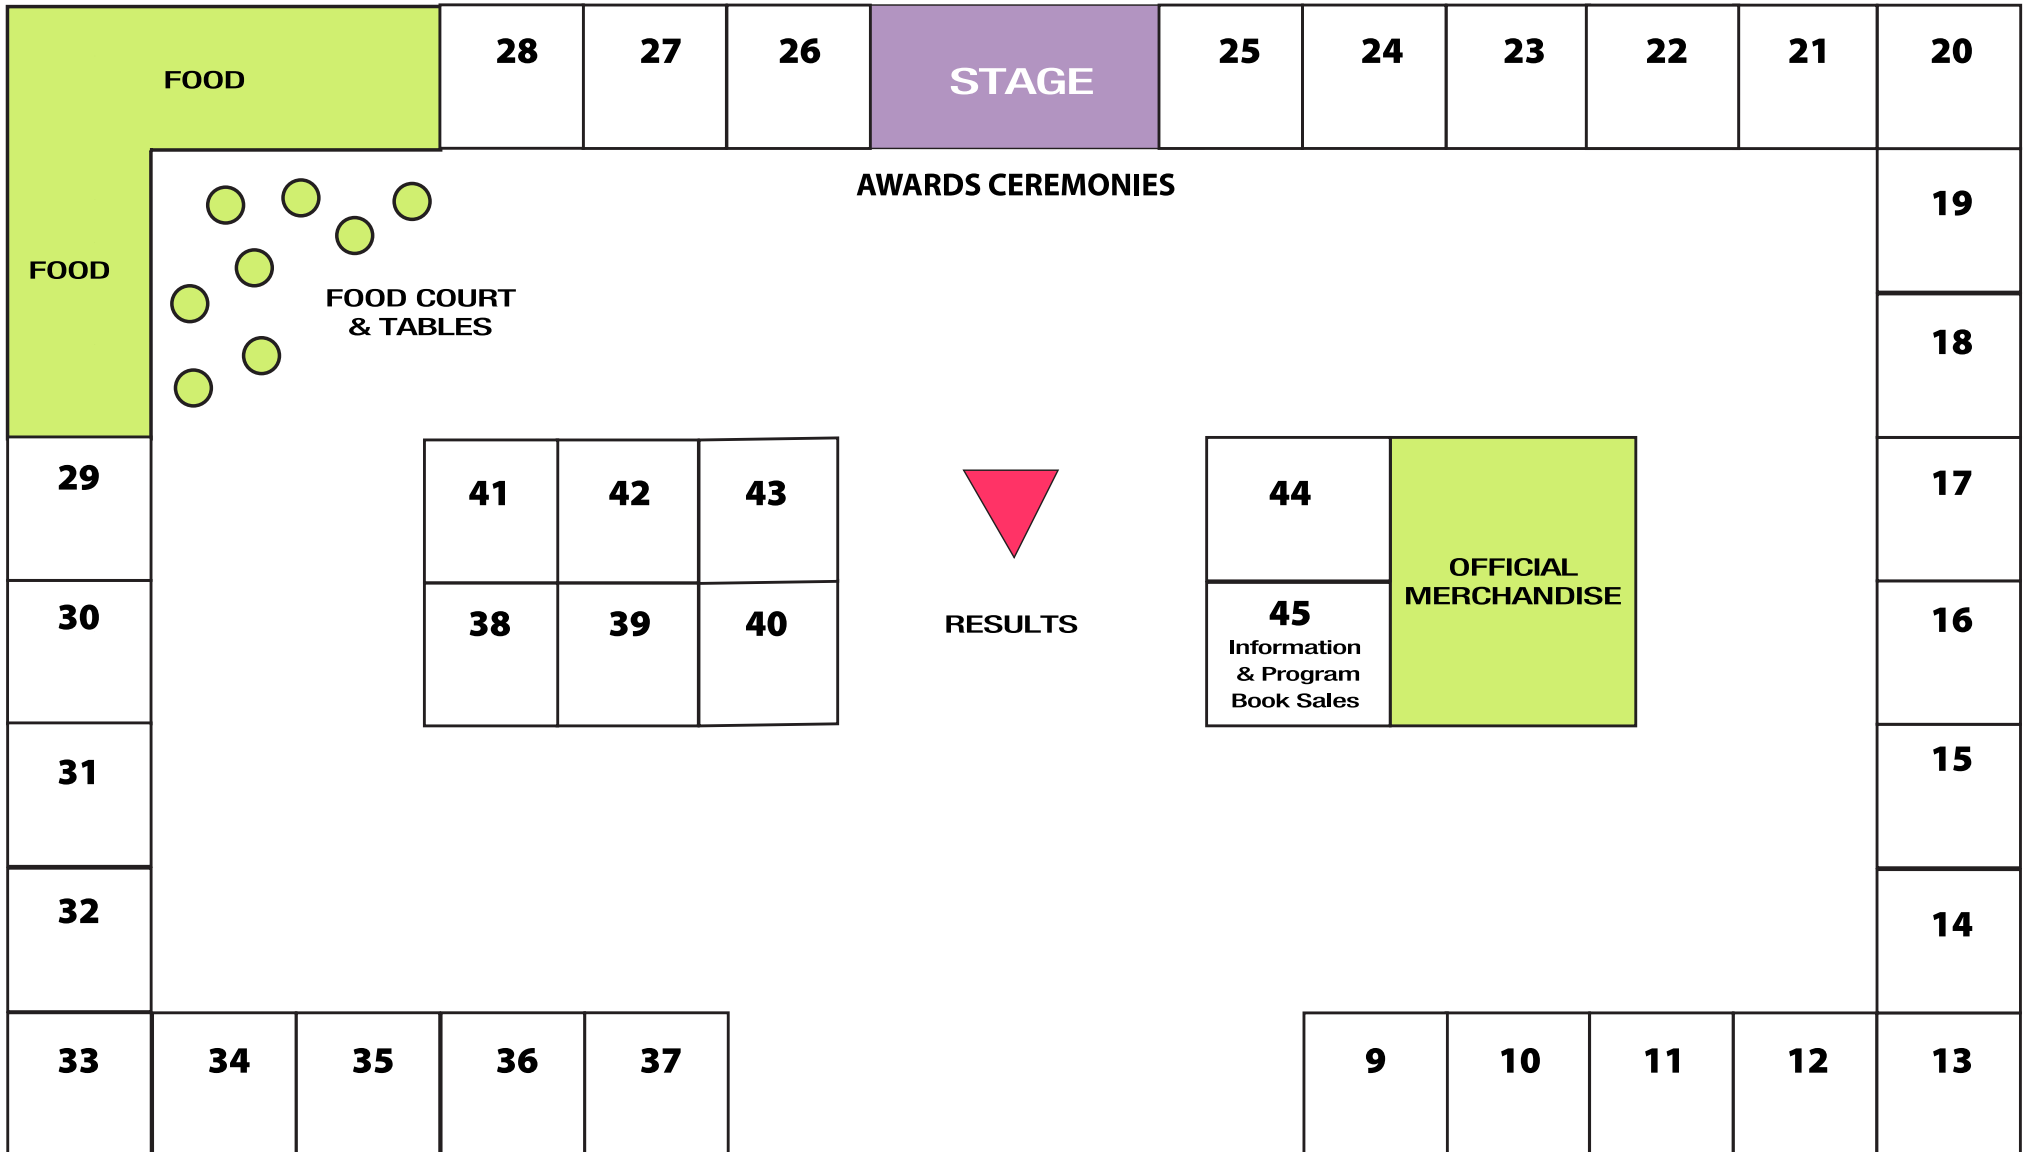

Festival Tent Vendor Booths

River

Oartec Warm Up Area

OUTSIDE: #3 #4 #8

Bike Path