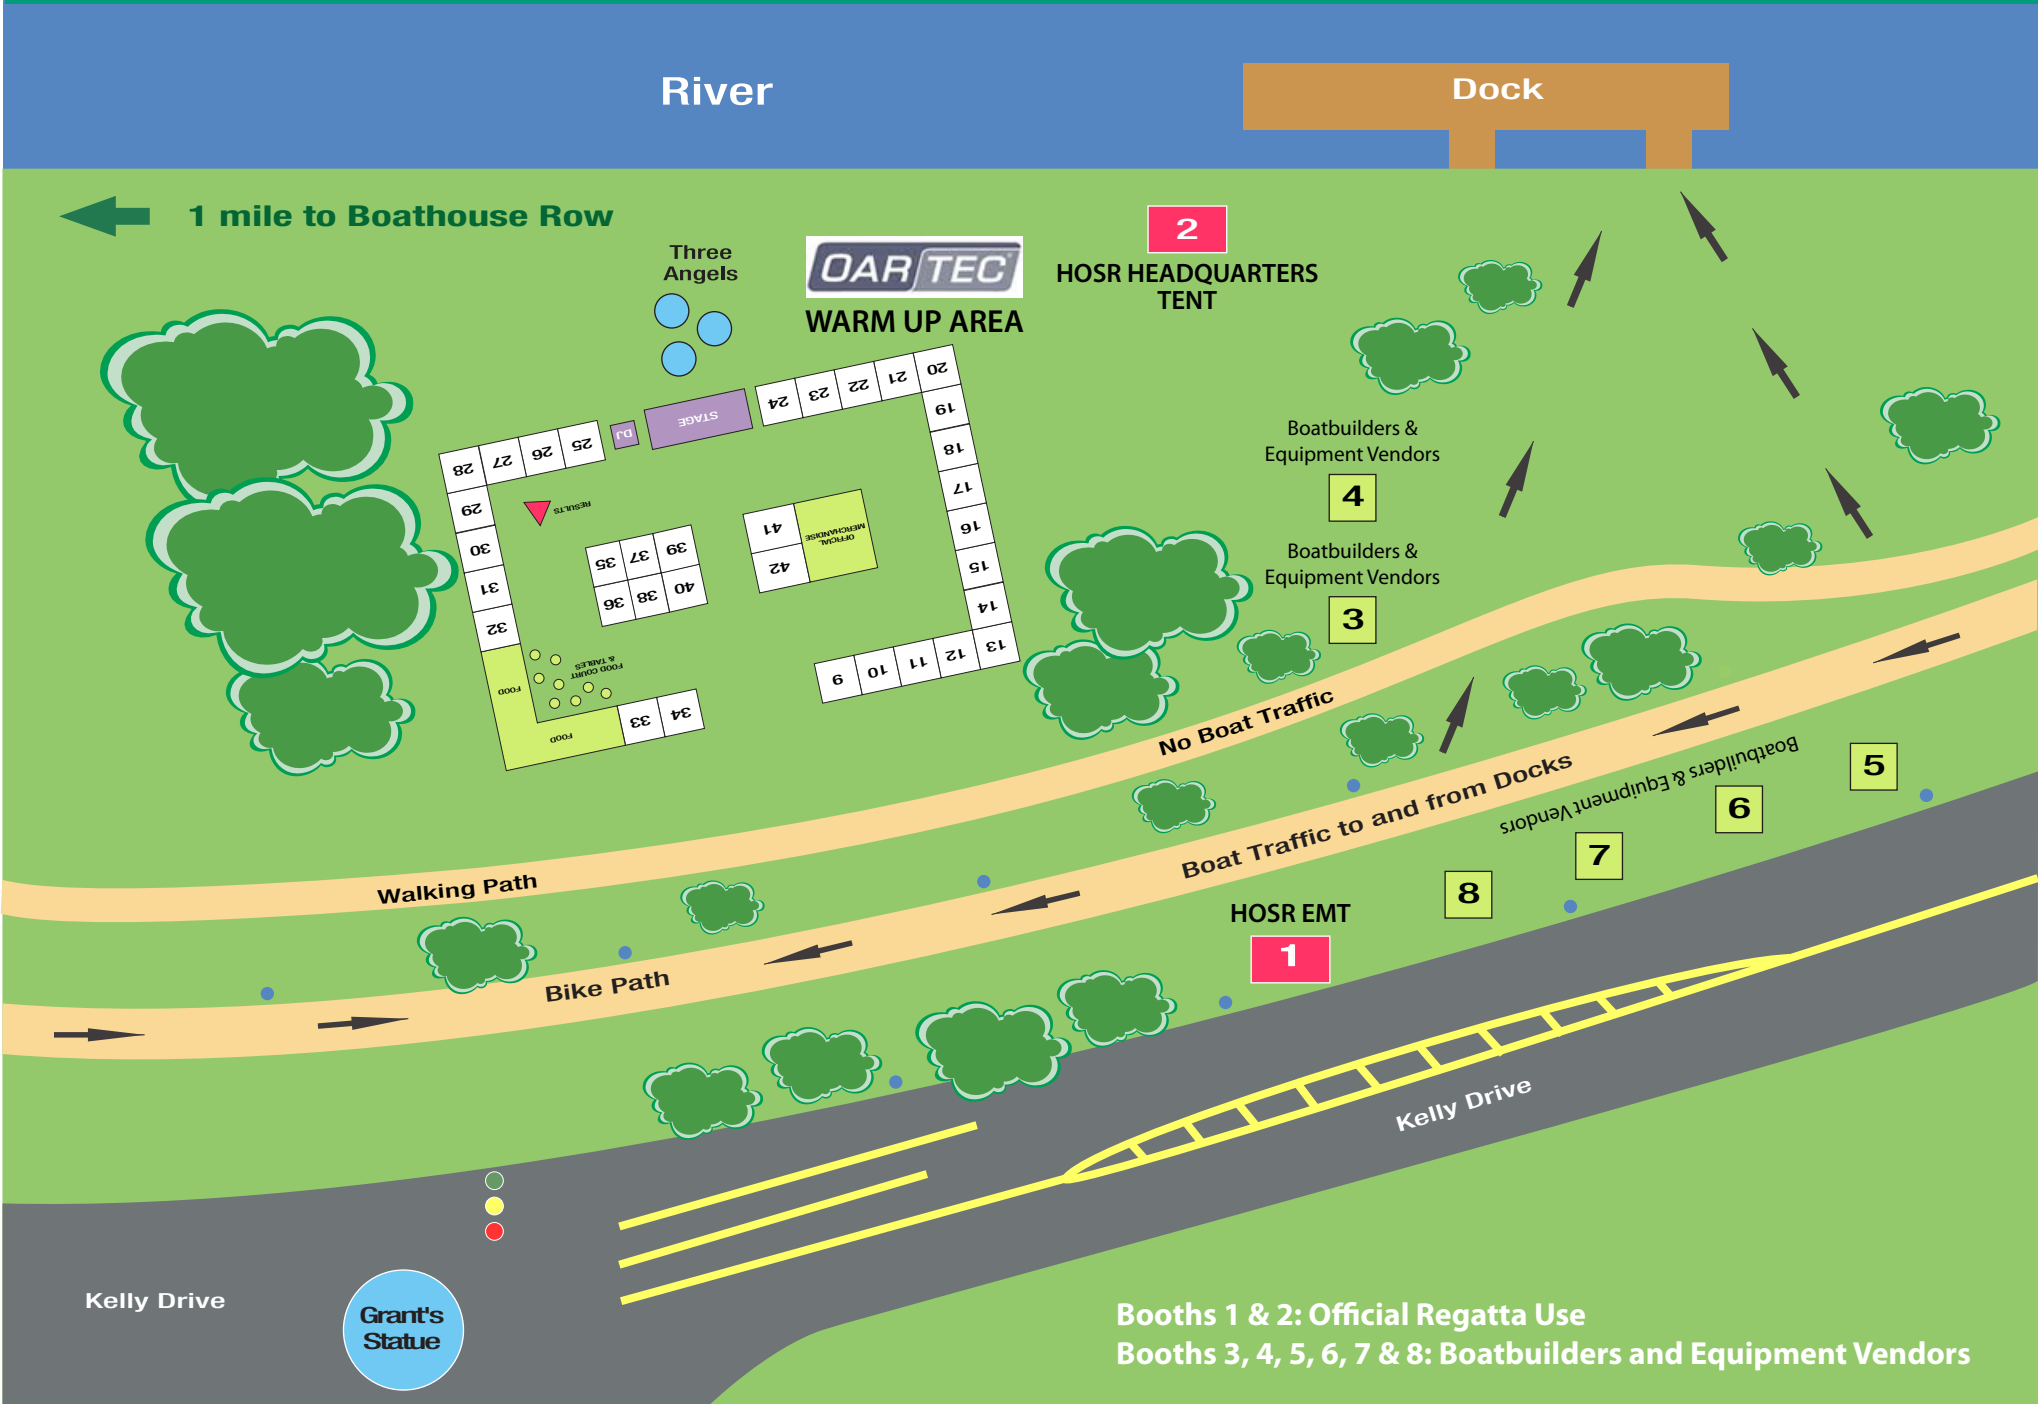

Out of Town Launching Dock & Three Angels Statues Festival Tent

River

Dock

← 1 mile to Boathouse Row

Three Angels

WARM UP AREA

2

HOSR HEADQUARTERS TENT

Boatbuilders & Equipment Vendors

4

Boatbuilders & Equipment Vendors

3

No Boat Traffic

Boat Traffic to and from Docks

5

Boatbuilders & Equipment Vendors

6

7

8

HOSR EMT

1

Walking Path

Bike Path

Kelly Drive

Kelly Drive

Grant's Statue

Booths 1 & 2: Official Regatta Use

Booths 3, 4, 5, 6, 7 & 8: Boatbuilders and Equipment Vendors